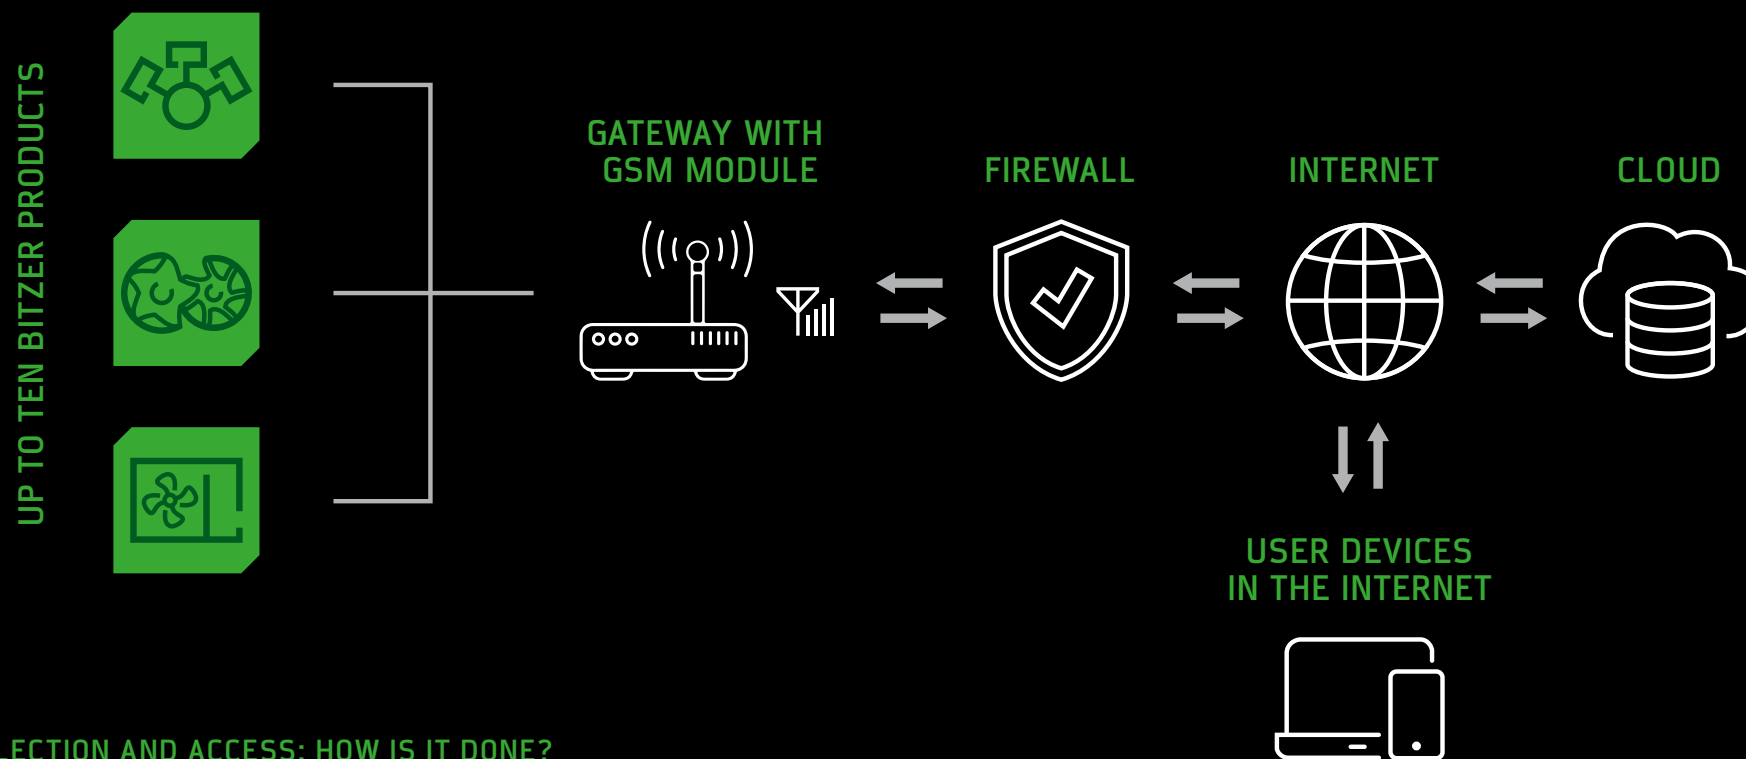

Subject to change // 80052501 // 10.2021

AF-450-1 EN

// BITZER DIGITAL NETWORK (BDN)

COMPRESSOR DATA: AT ANY TIME AND ANYWHERE.

OFFERS YOU:

Easy access to valuable digital services relating to BITZER compressors for refrigeration and air conditioning. This provides you with important product and application-related information on all the BITZER products you're using, including, among others, data analyses and compressor operation reports. And with it, usable findings with which you can optimise the most important aspects of the cooling systems.

YOUR ADVANTAGES:

- // Access to a unique pool of real-time and historical data
- // Upload or input of all background information for own BITZER components and management of service tasks
- // Remote access and remote troubleshooting in real time due to connection to own refrigeration systems
- // Reduction of environmental impact and lowering of operating costs
- // Easier set-up and expansion of own digital service infrastructure

// AT A GLANCE

TYPICAL FOR AN INTELLIGENT SOLUTION. » EASY HANDLING FOR THE USER!

DATA COLLECTION AND ACCESS: HOW IS IT DONE?

The on-site systems are connected in a higher-level network for monitoring and intelligent data analysis. Access to the BDN is granted via the myBITZER portal. In addition, you can register and open your BITZER products in the BDN via the BITZER SPOT app or other QR code readers. For the cloud connection, BITZER provides a completely preconfigured gateway.